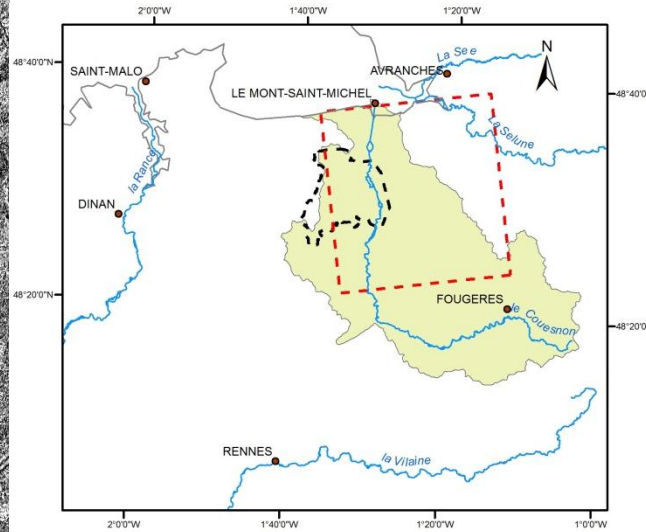

IETR UMR CNRS 6164

Rennes 1

Page 12

GIS BreTel First Workshop

COSTEL UMR CNRS 6554 LETG
UFR Sciences Sociales Rennes 2

May, 31 – June 1 2012