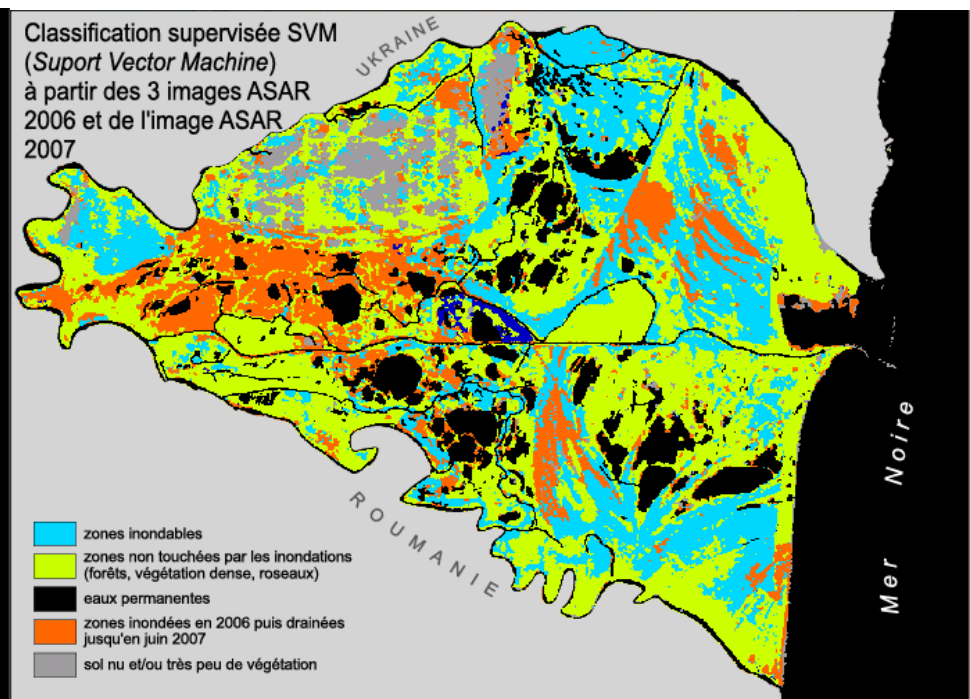

Potentially floodable regions

Data fusion before/after floods in the Danube delta region