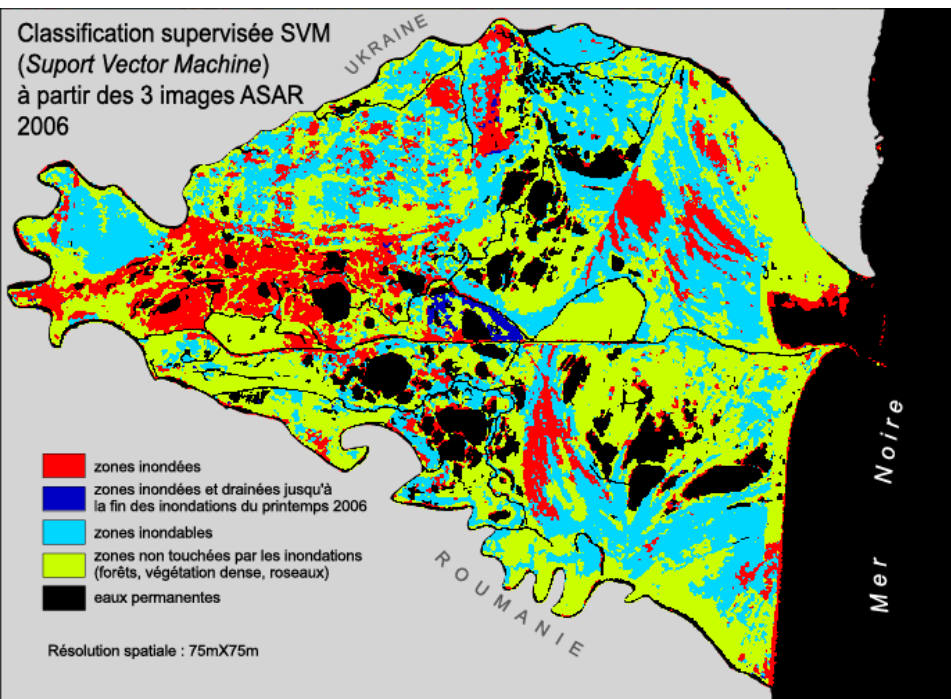

Potentially floodable regions

Data fusion before/after floods in the Danube delta region